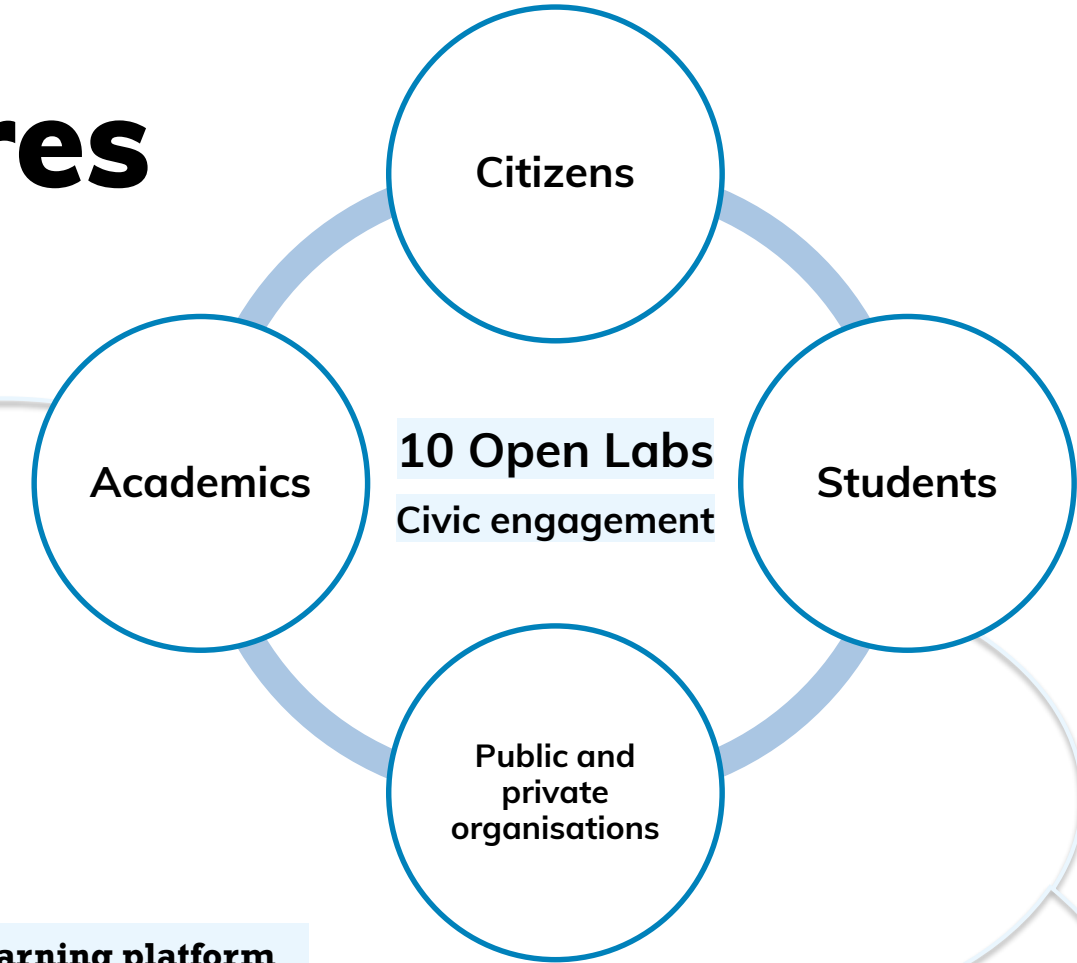

Inclusion, pedagogical innovation, multilingualism and multiculturalism

2019 17 Alliances selected (out of 54 applications)

2020 21 European universities selected

2022 EC European strategy for universities

CIVIS

A European Civic University

CIVIS main features

65 associated partners, incl.:

- 6 African partner universities
- University of Lausanne (Switz.)
- 14 Museums
- 44 societal and economic organisations