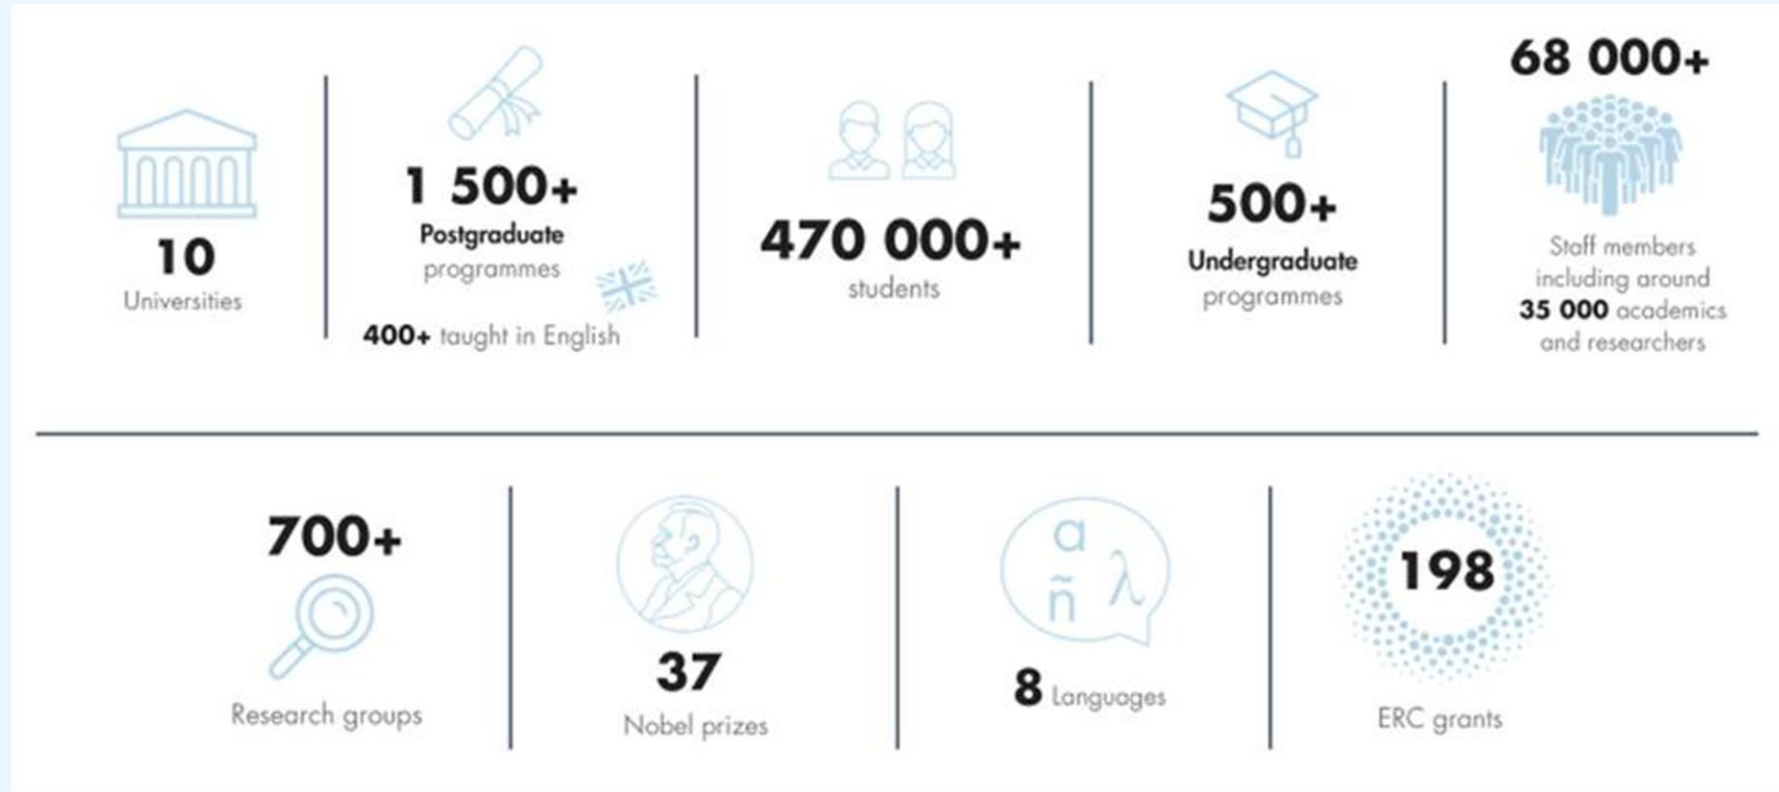

CIVIS, an overview

European universities

2017 « Sorbonne speech » by E.Macron

2018 ***EUROPEAN UNIVERSITIES INITIATIVE*** (CFP EC—DG EAC)

Long term

Education / Research / Innovation / Transfer to society

European inter university campuses (+embedded mobility)

Inclusion, pedagogical innovation, multilingualism and multiculturalism

2019 17 Alliances selected (out of 54 applications)

2020 21 European universities selected

2022 EC European strategy for universities

CIVIS

A European Civic University

CIVIS main features

65 associated partners, incl.:

- 6 African partner universities
- University of Lausanne (Switz.)
- 14 Museums
- 44 societal and economic organisations