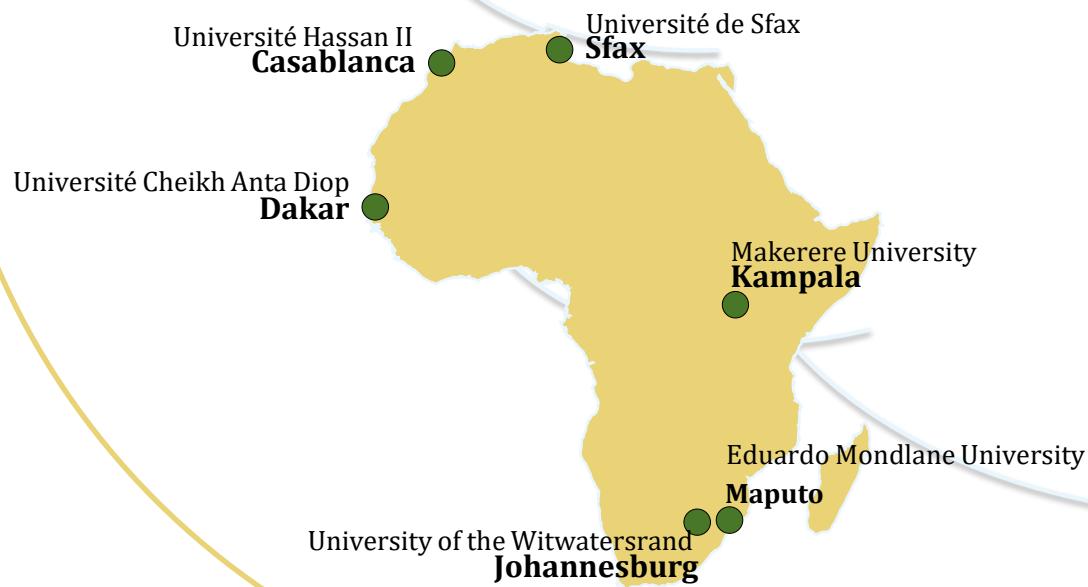

Inclusion, pedagogical innovation, multilingualism and multiculturalism

2019 17 Alliances selected (out of 54 applications)

2020 21 European universities selected

2022 EC European strategy for universities

CIVIS

A European Civic University

CIVIS main features

65 associated partners, incl.:

- 6 African partner universities
- University of Lausanne (Switz.)
- 14 Museums
- 44 societal and economic organisations