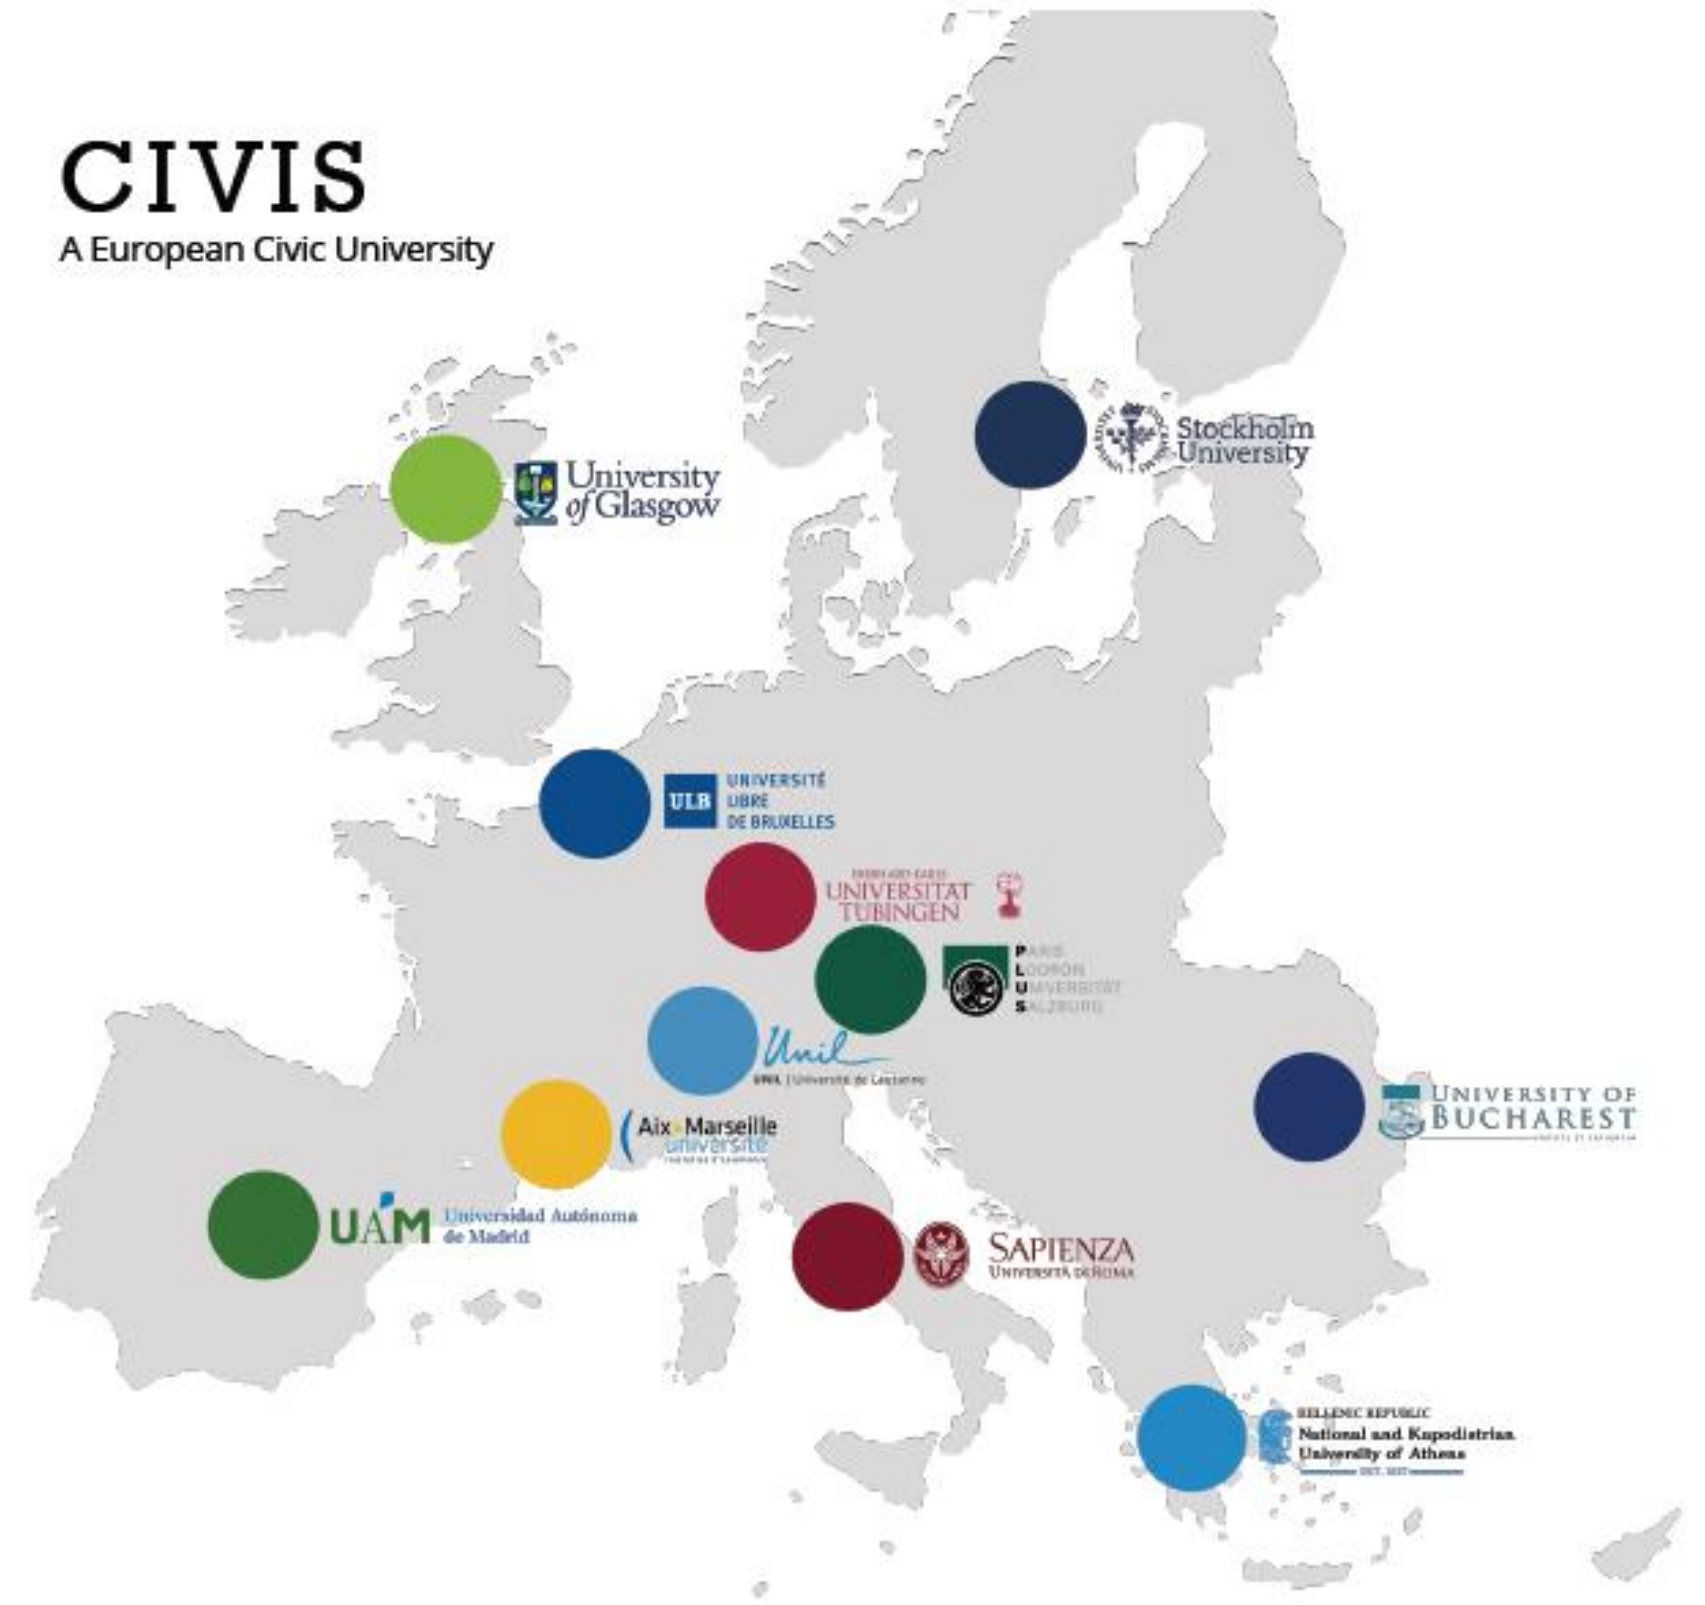

CIVIS, an overview

European universities

2017 « Sorbonne speech » by E.Macron

2018 ***EUROPEAN UNIVERSITIES INITIATIVE*** (CFP EC—DG EAC)

Long term

Education / Research / Innovation / Transfer to society

European inter university campuses (+embedded mobility)

Inclusion, pedagogical innovation, multilingualism and multiculturalism

2019 17 Alliances selected (out of 54 applications)

2020 21 European universities selected

2022 EC European strategy for universities

CIVIS

A European Civic University

CIVIS main features

65 associated partners, incl.:

- 6 African partner universities
- University of Lausanne (Switz.)
- 14 Museums
- 44 societal and economic organisations

20% of mobility

Global CIVIS Days

CIVIS & research

Project SwafS (RIS4CIVIS — Horizon2020)

Marie Curie Cofund Post-Doc (CIVIS3i — Horizon2020)

Research and innovation dimension of the CIVIS Alliance

- Networking among researchers
- Better knowledge of the research and innovation potential of CIVIS member universities
- Support to common project submissions, among other in the framework of Horizon Europe
- Structuring activities to put together with the other working groups of CIVIS